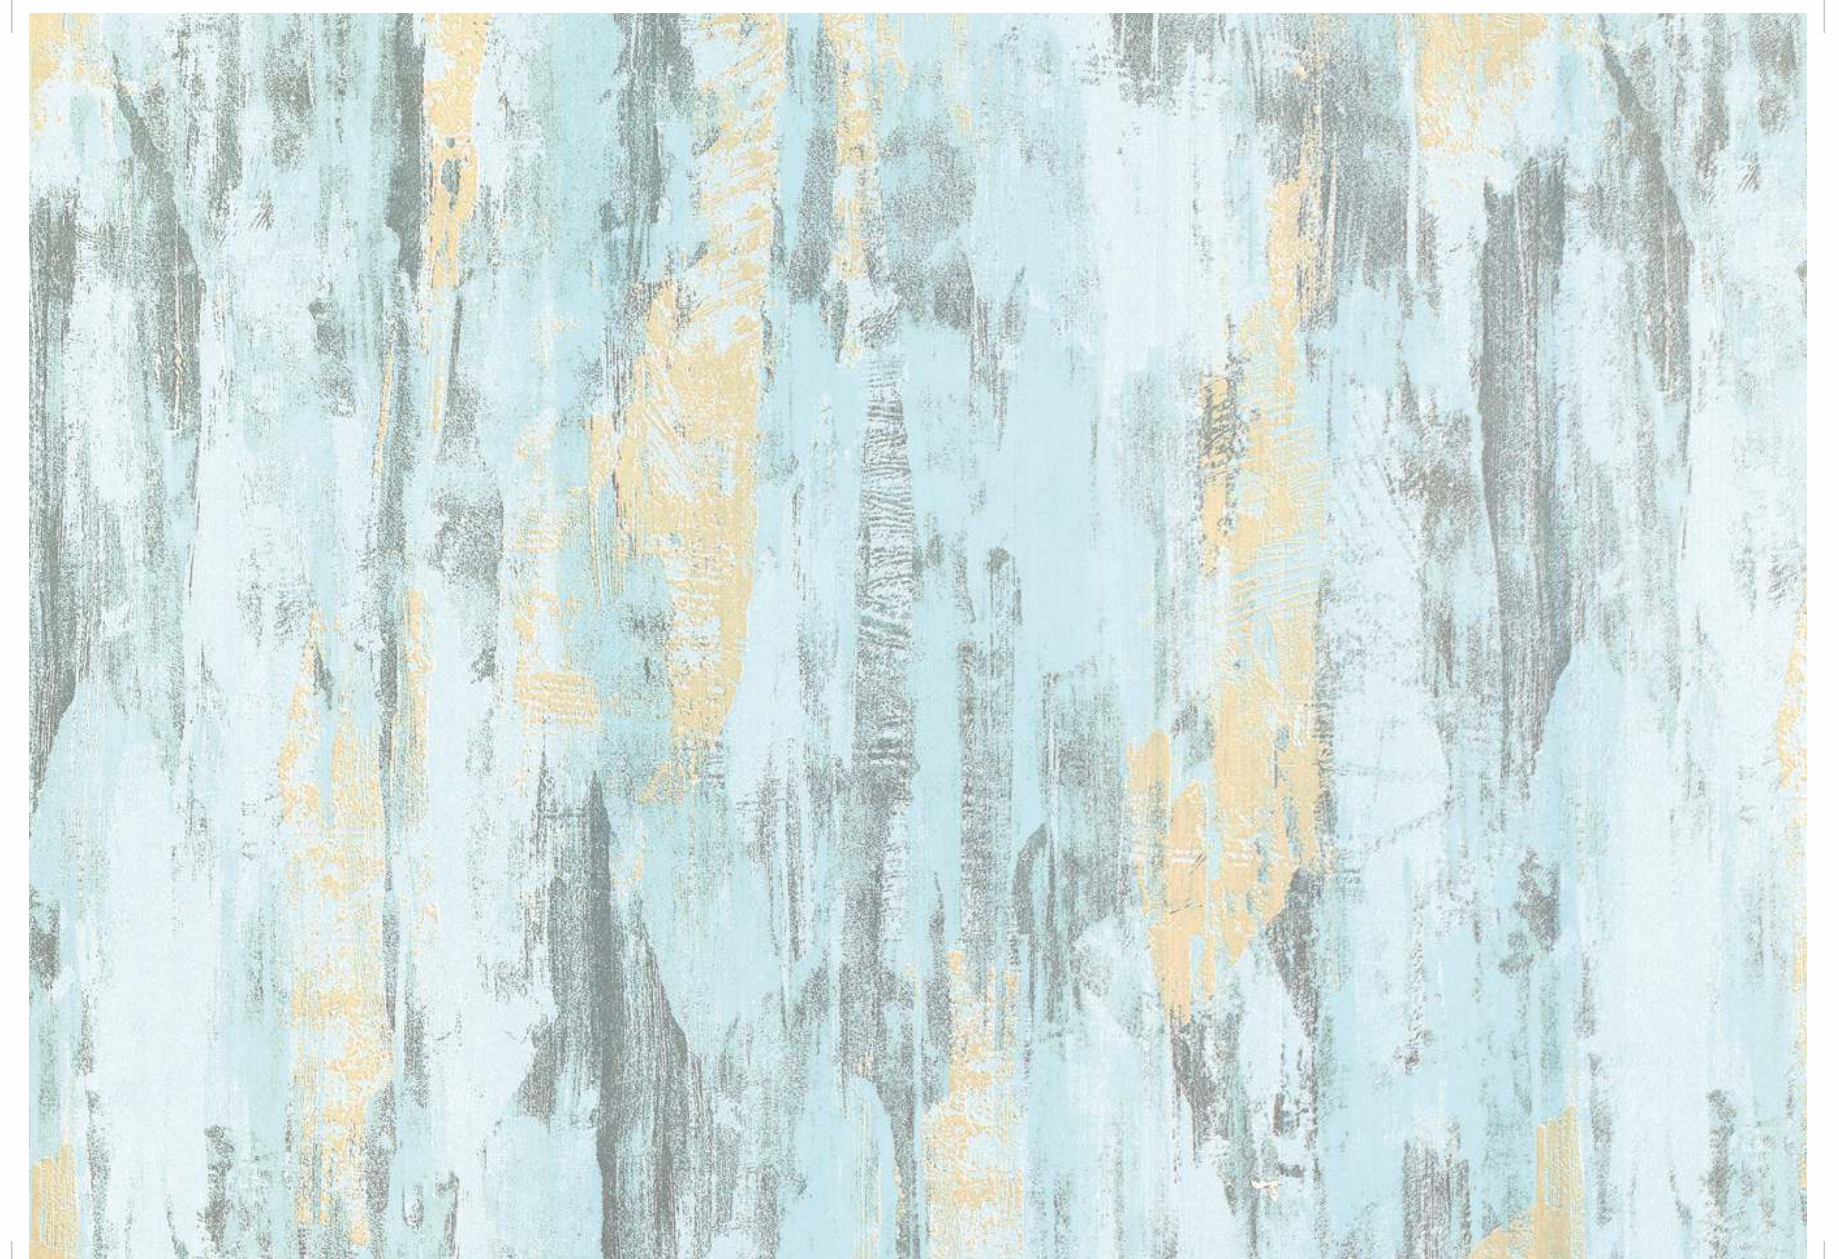

RL 801  
PLASTER BLUE

- 90° Bendable
- Color Core
- Water Proof
- Anti-Borer
- Non Toxic
- Fire Retardant
- Anti-Termite
- Eco-Friendly

 **RL 802**  
PLASTER GOLDEN

 **RL 803**  
PLASTER BLACK

**RL 802**

**RL 803**