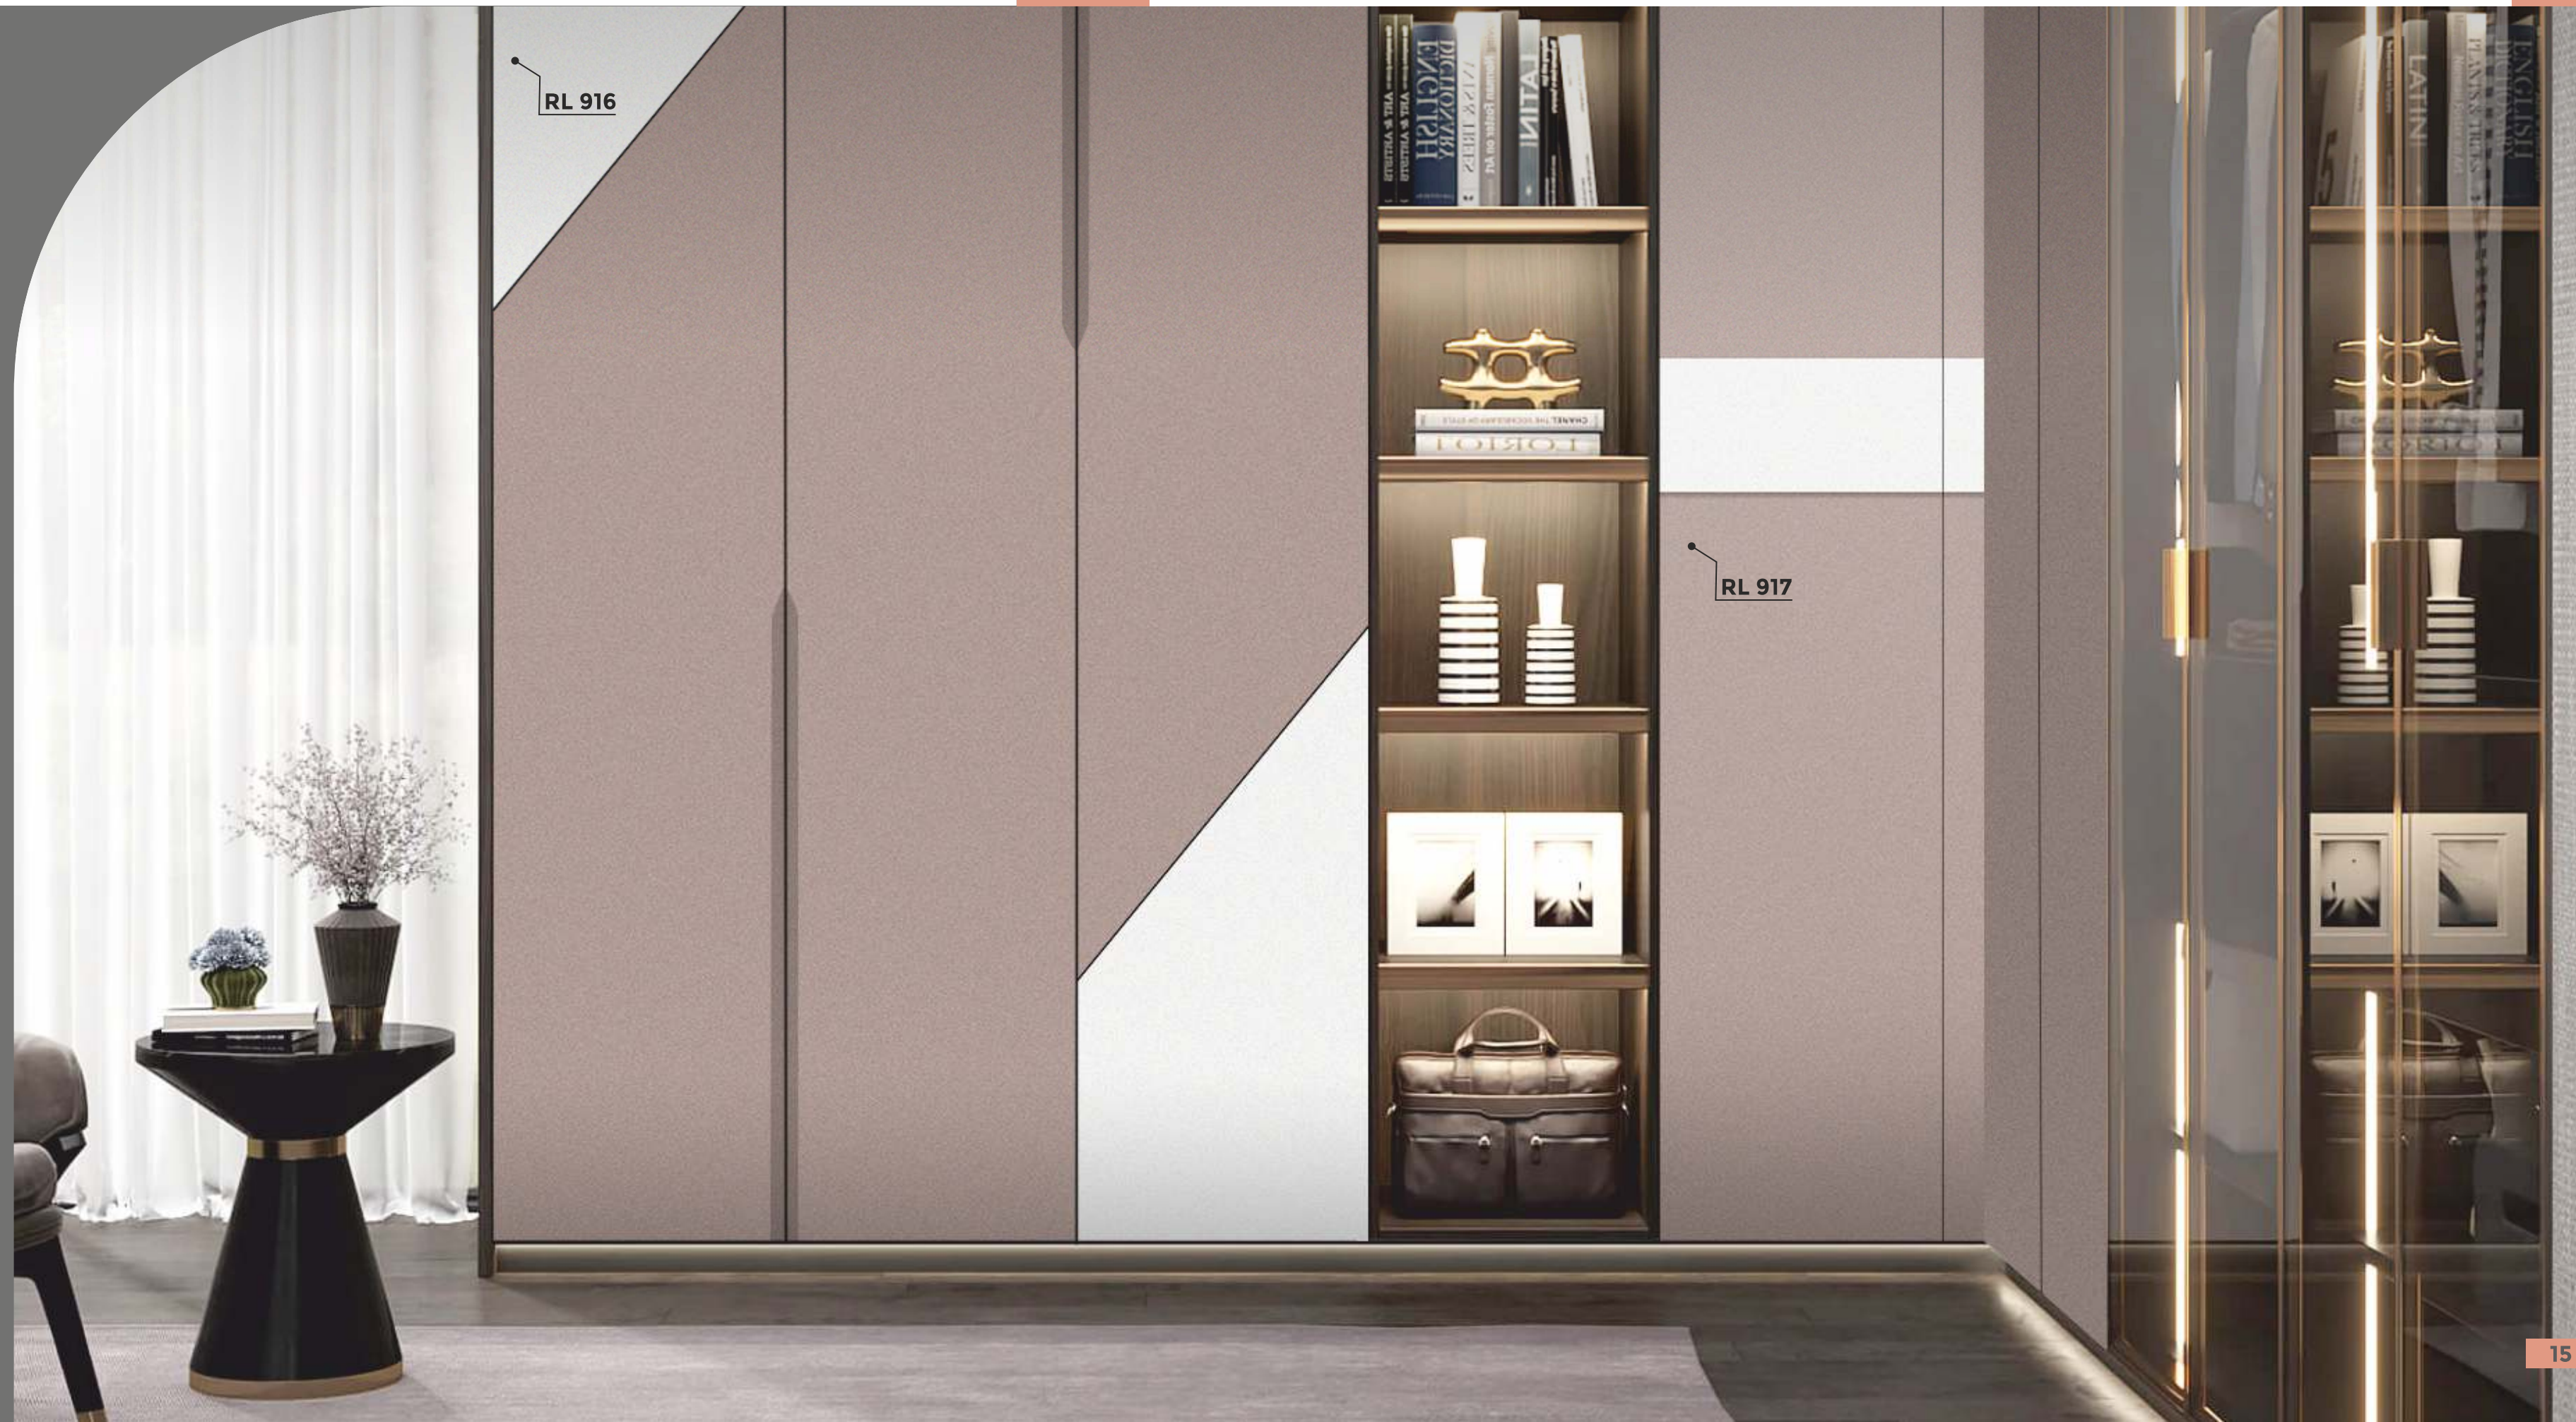

Decorate your home with bright colors and create classic look

Richness