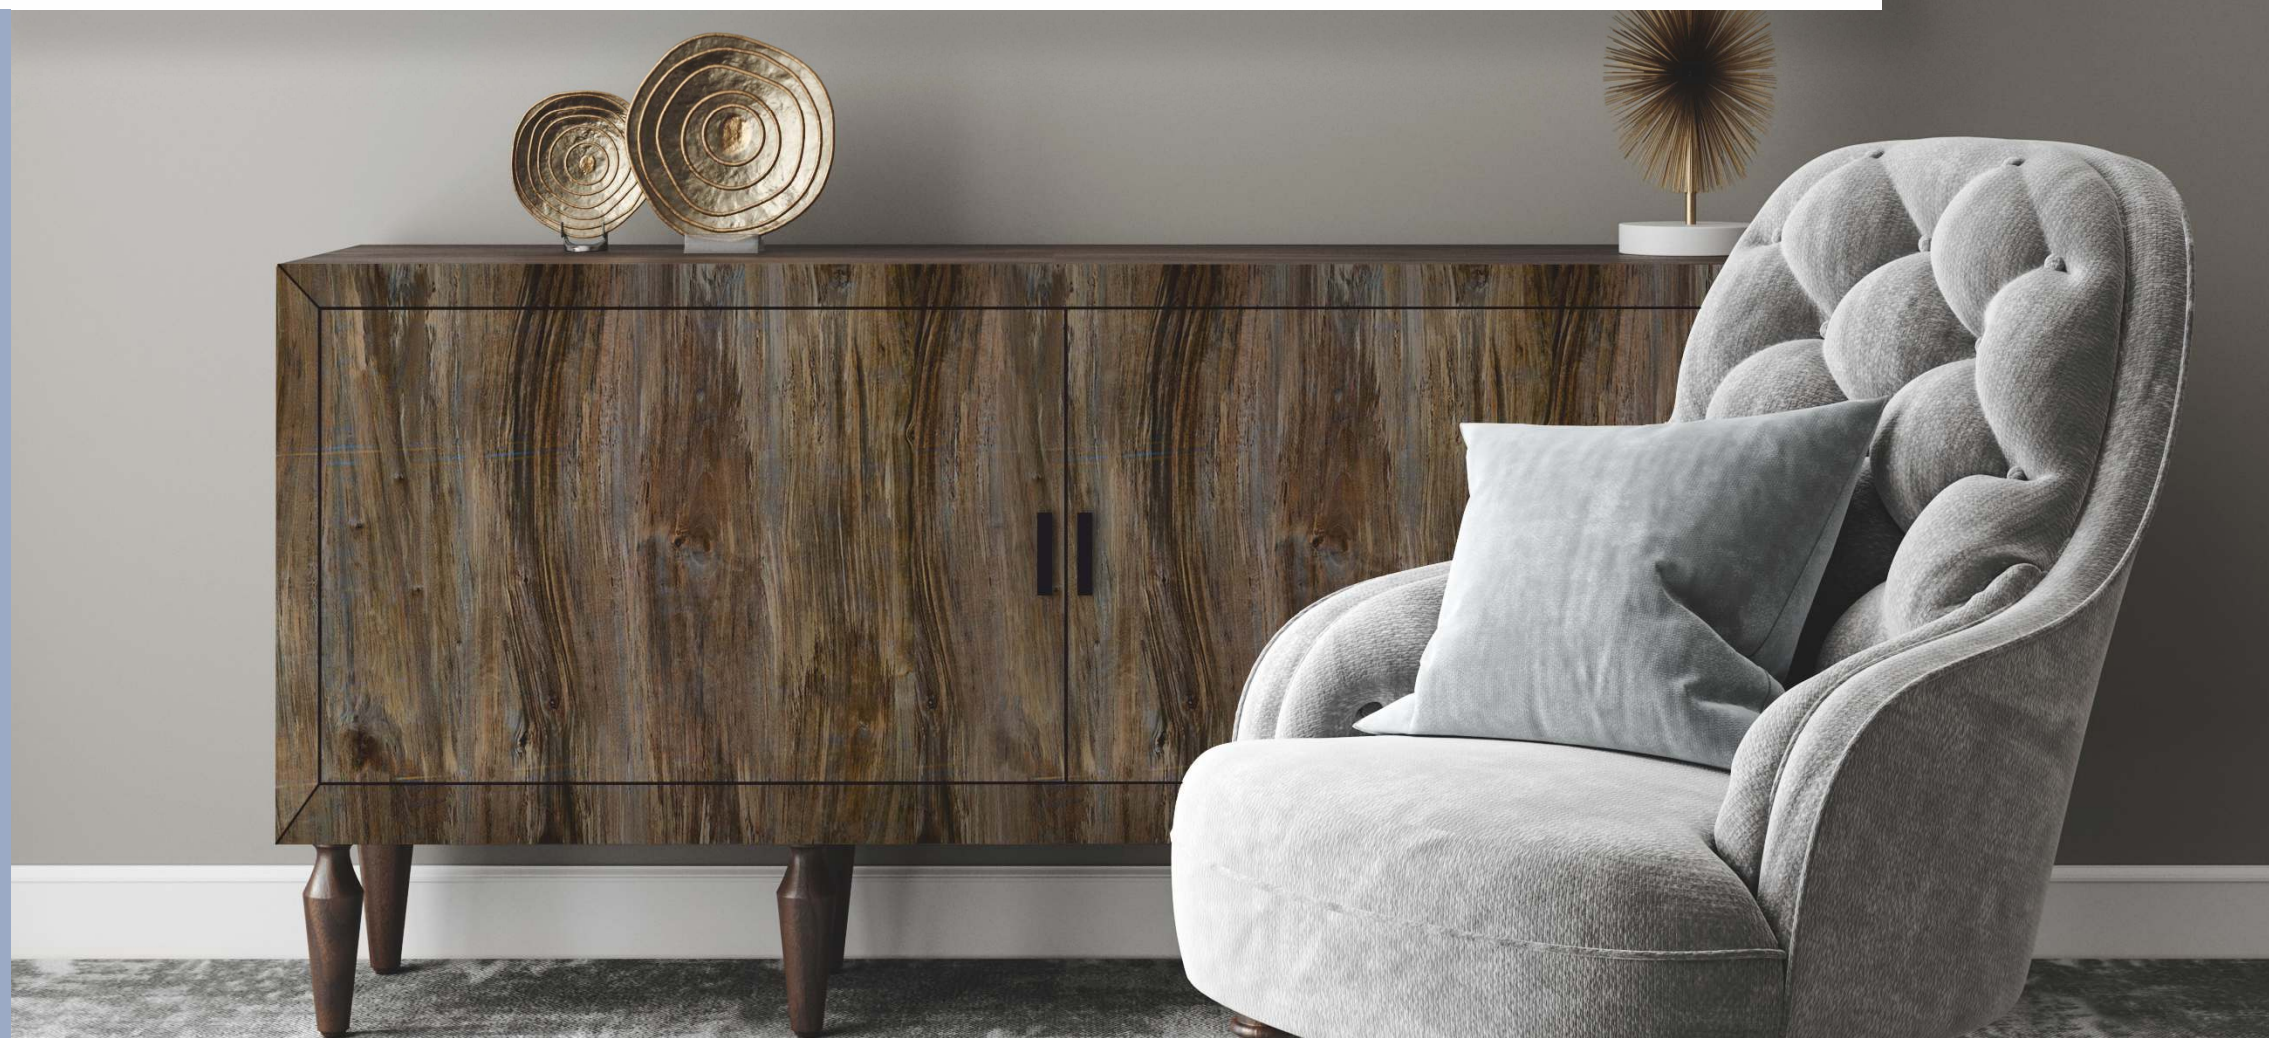

Decor

The idea is to infuse all the naturalness possible. That's the beauty of design