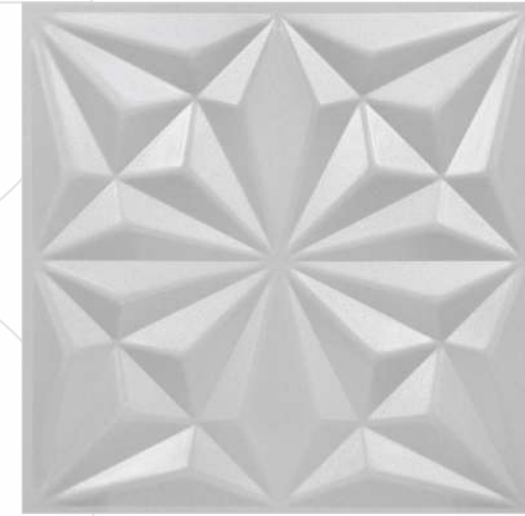

3D PANEL

Scan for
Color View

RP-2023

520x520mm