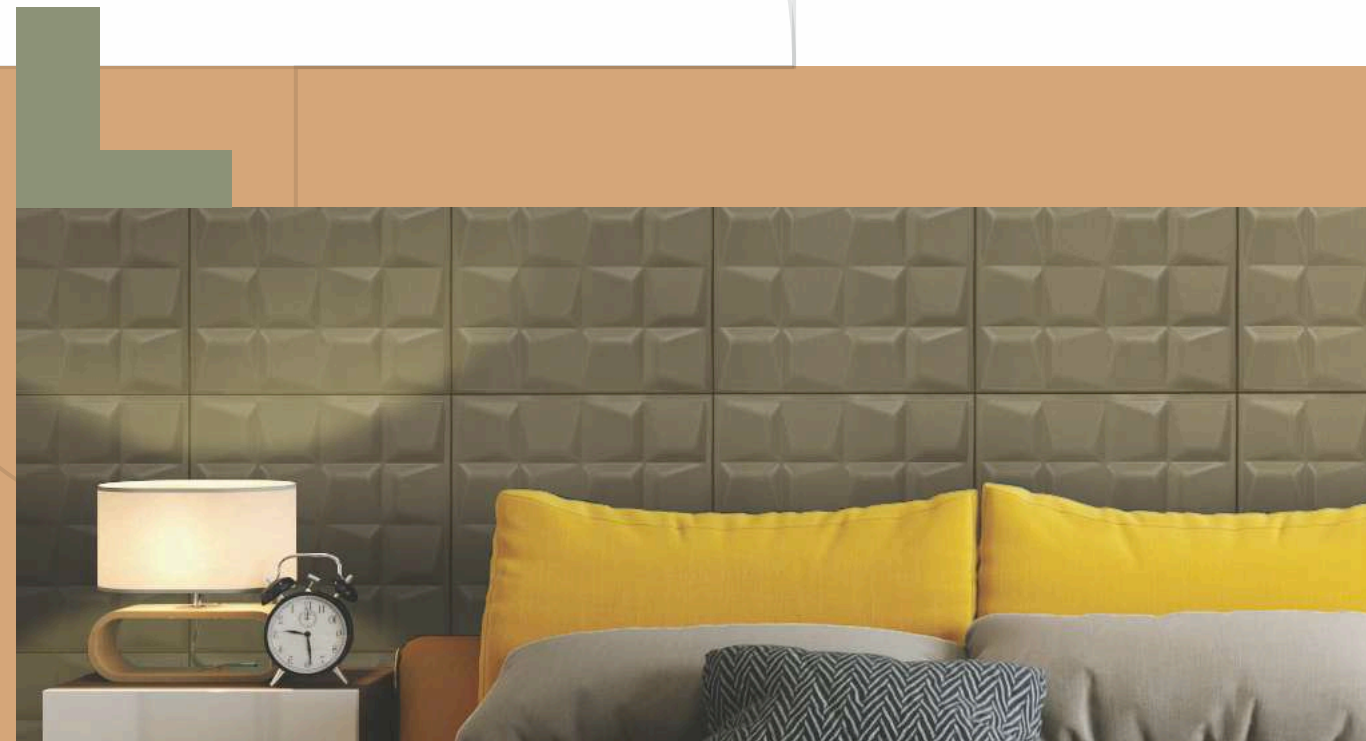

MAKE A STATEMENT WITH
3D WALL PANEL BEAUTY

WHY CHOOSE US

Innovative Design: Our design team constantly explores new techniques and ideas, ensuring that our 3D panel remain at the forefront of design trends.

Quality Assurance: We uphold the highest standards of quality in every stage of production, from material selection to manufacturing and finishing.

Diverse Range: Our extensive collection encompasses a wide range of styles, colors, and textures, allowing you to find the perfect match for your project.

Customization: We understand that every project is unique. That's why we offer customization options, giving you the freedom to tailor our 3D panel to your specific needs.

Durability: Our 3D panel are not just visually stunning; they are also built to withstand the test of time. They are scratch-resistant, easy to clean, and resistant to wear and tear.

Sustainability: We are committed to environmental responsibility. Our 3D panel are produced using eco-friendly materials and processes, minimizing our impact on the planet.

Customer Focus: Your satisfaction is our top priority. Our customer support team is here to assist you at every step – from product selection to installation.

EXCELLENT CHARACTERS

NO MAINTENANCE

FIRE RETARDANT

ANTI TERMITE

EASY TO INSTALL

ECO FRIENDLY

RECYCLABLE

WATER PROOF

DURABLE

NON TOXIC

COLOUR CORE