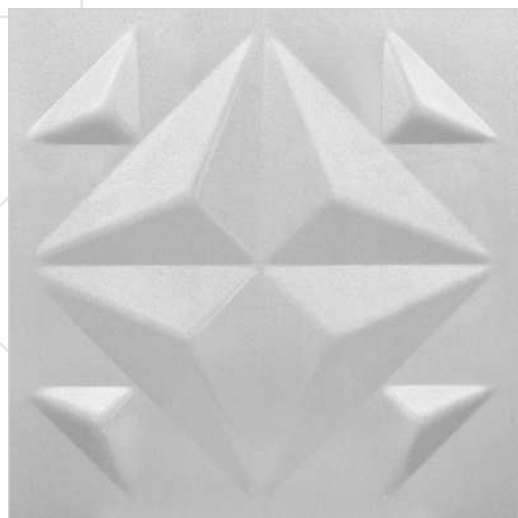

3D PANEL

RP-2021

520x520mm

Scan for
Color View

RP-2020

520x520mm

Scan for
Color View

UPGRADE YOUR BEAUTY SPACE
WITH 3D WALL PANEL MAGIC.