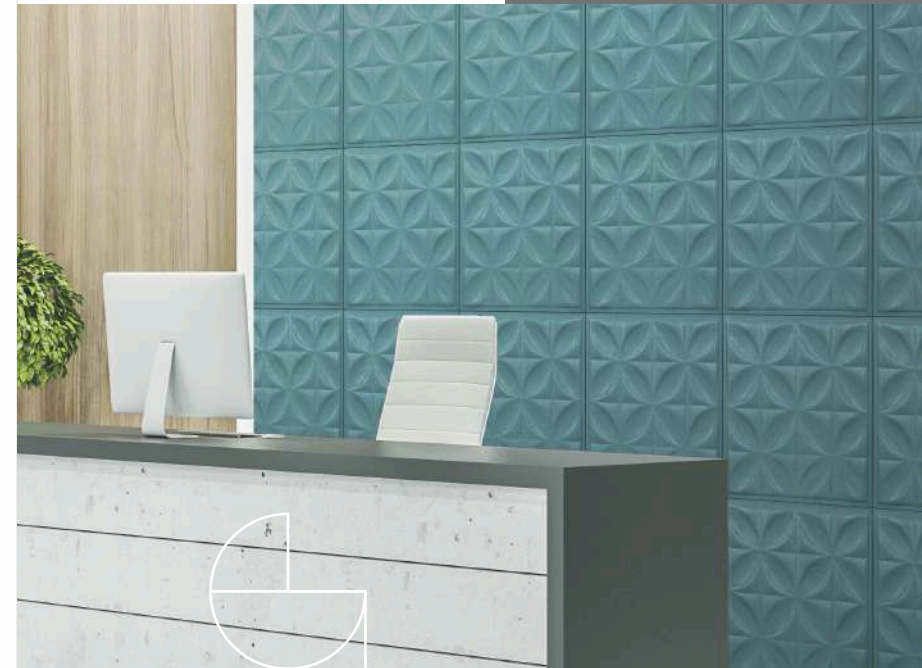

ENHANCE AESTHETICS OF 3D PANELS.

Rama PVC Laminate manufactures Three dimensional panels, with a wide choice of options and the possibility of adapting the designs to the dimensions of each surface.

Our decorative and Design 3D panels use for walls, ceilings and furniture for home, theatres, restaurants, hotels, and all kind of interior projects. our 3D panels are delivered perfectly finished and ready for installation. our complete range of color chart is available here.

3D Panels have the ability to transform any space by adding colour and texture to walls and ceilings it gives a room a real sense of style and taste. These 3D panels are made from PVC that are completely friendly to the environment and fire retardant. As well as adding a modern twist to everyday rooms when covering complete walls these panels can also be used individually as decorative elements in a variety of locations due to the large variety of colours and patterns which portray a three dimensional look that simply enhances.

CREATE
STUNNING

VISUAL EFFECTS USING
3D PANELS