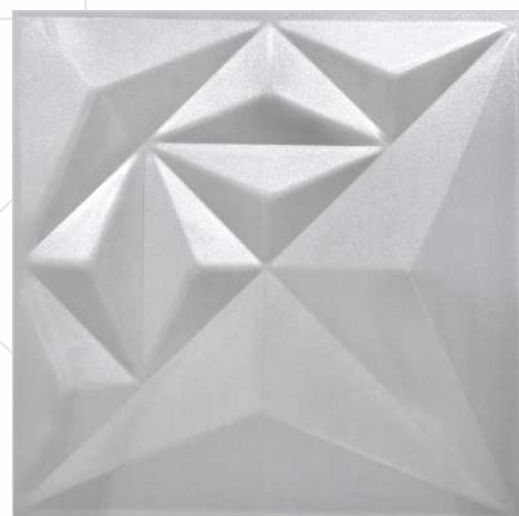

rama[®]
3D PANEL

RP-2019

520x520mm

Scan for
Color View

RP-2018

520x520mm

Scan for
Color View

IMMERSE YOURSELF IN THE WORLD
OF 3D WALL PANEL ELEGANCE.