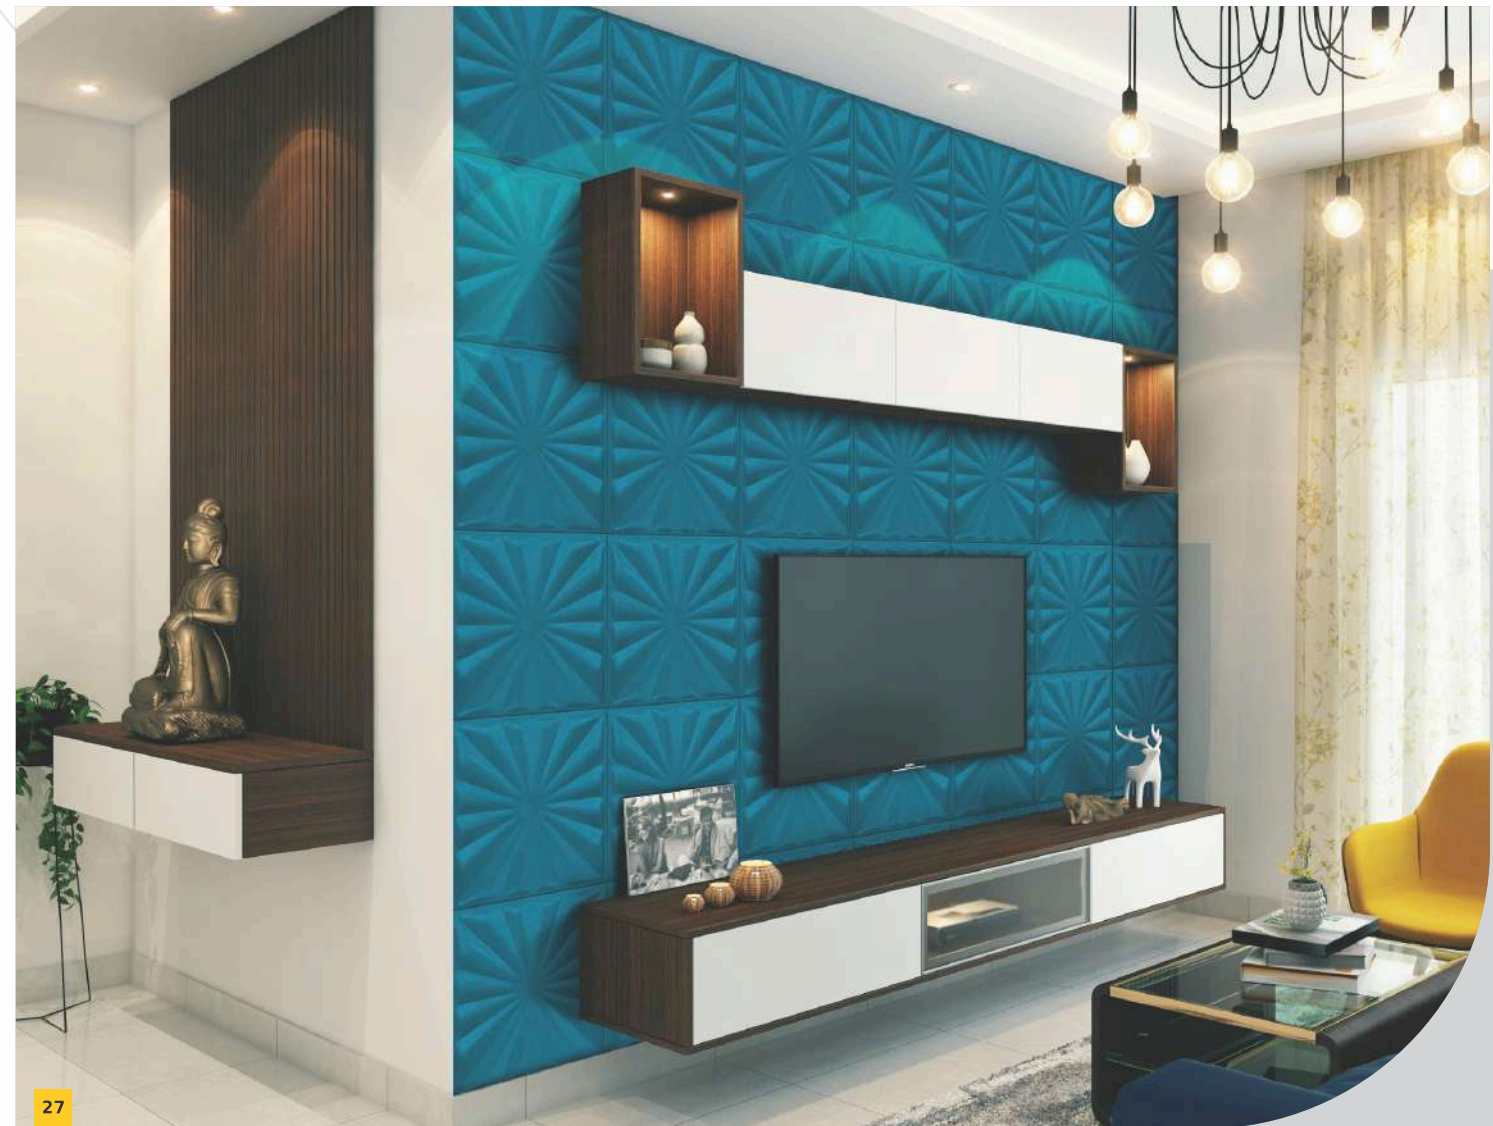

INFUSE SOPHISTICATION WITH
3D WALL PANEL BEAUTY.

3D PANEL

RP-2027

520x520mm

Scan for
Color View

RP-2026

520x520mm

Scan for
Color View