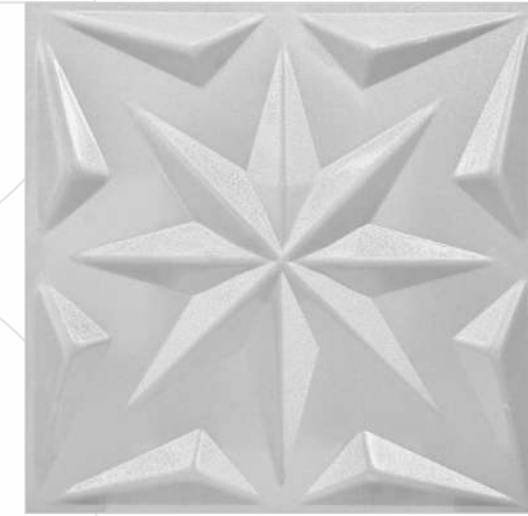

3D PANEL

RP-2027

520x520mm

Scan for
Color View