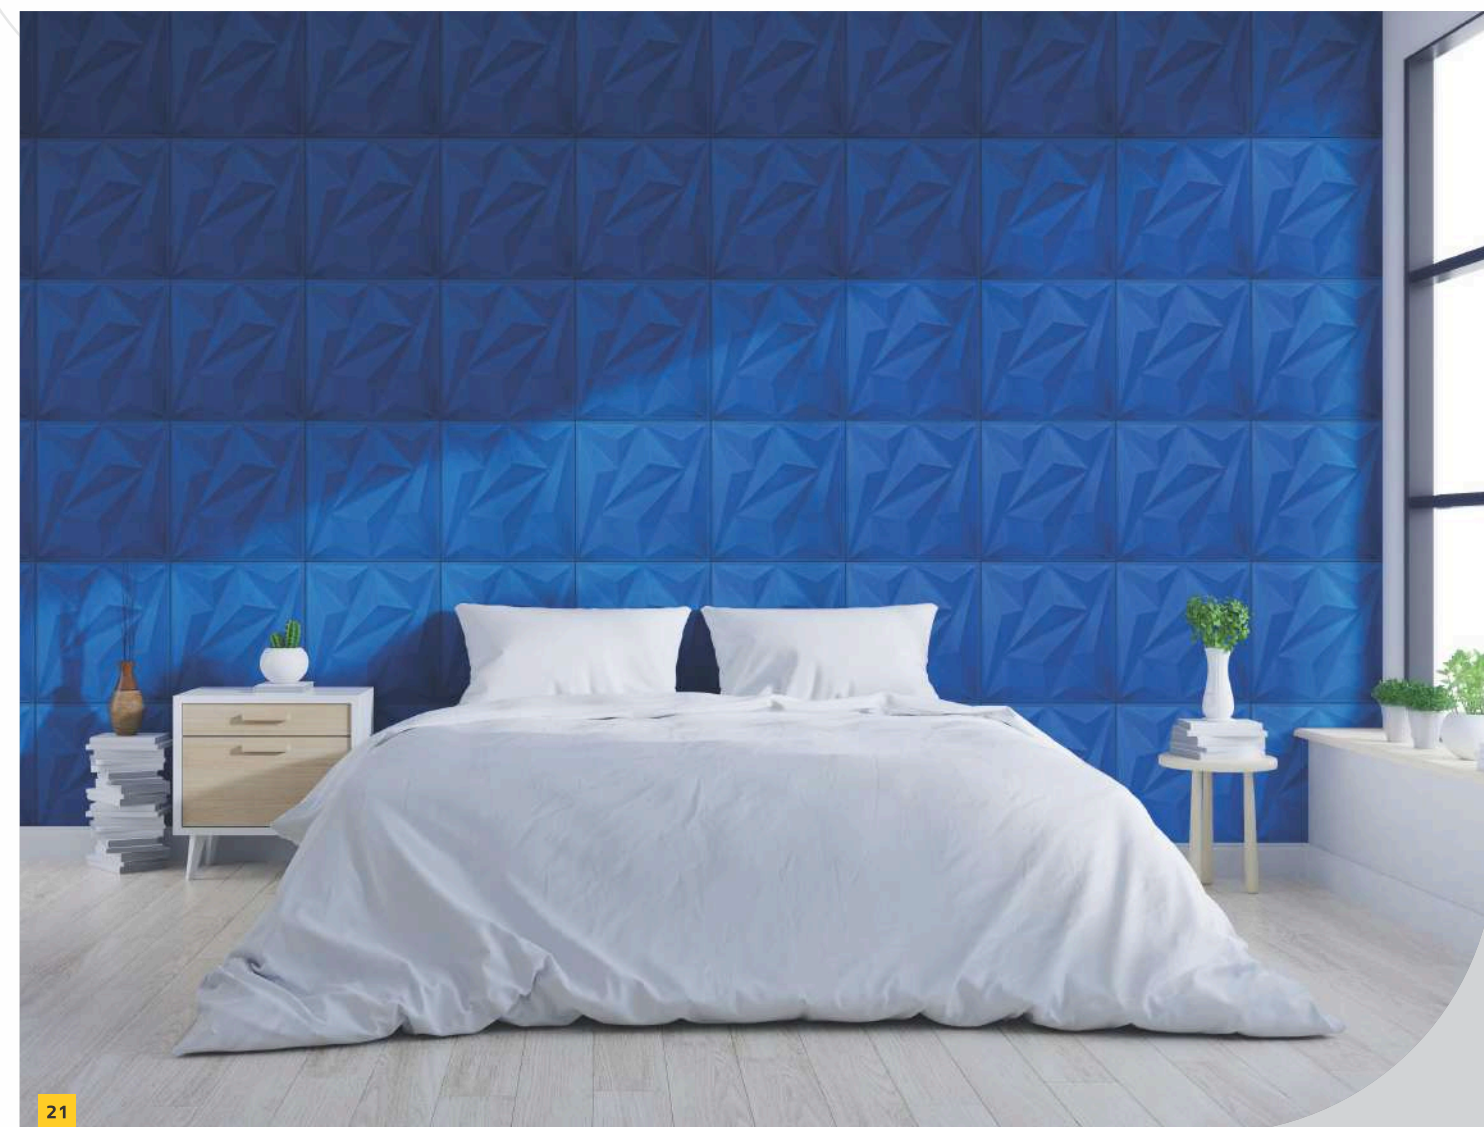

rama[®]
3D PANEL

RP-2019

520x520mm

Scan for
Color View

RP-2018

520x520mm

Scan for
Color View

IMMERSE YOURSELF IN THE WORLD
OF 3D WALL PANEL ELEGANCE.