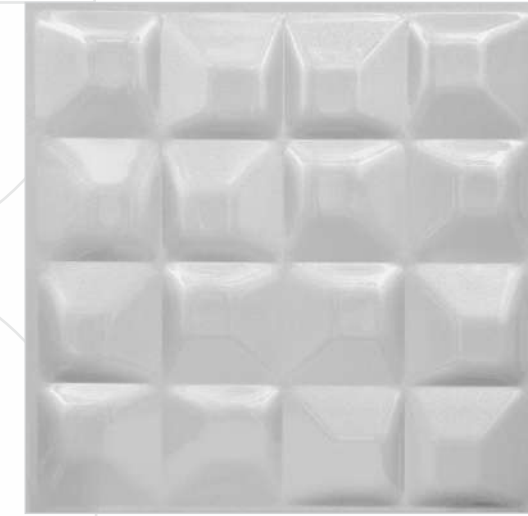

RP-2002

520x520mm

Scan for
Color View

TRANSFORM YOUR SPACE WITH
STUNNING 3D WALL PANELS.

3D PANEL

RP-2005

520x520mm

Scan for
Color View