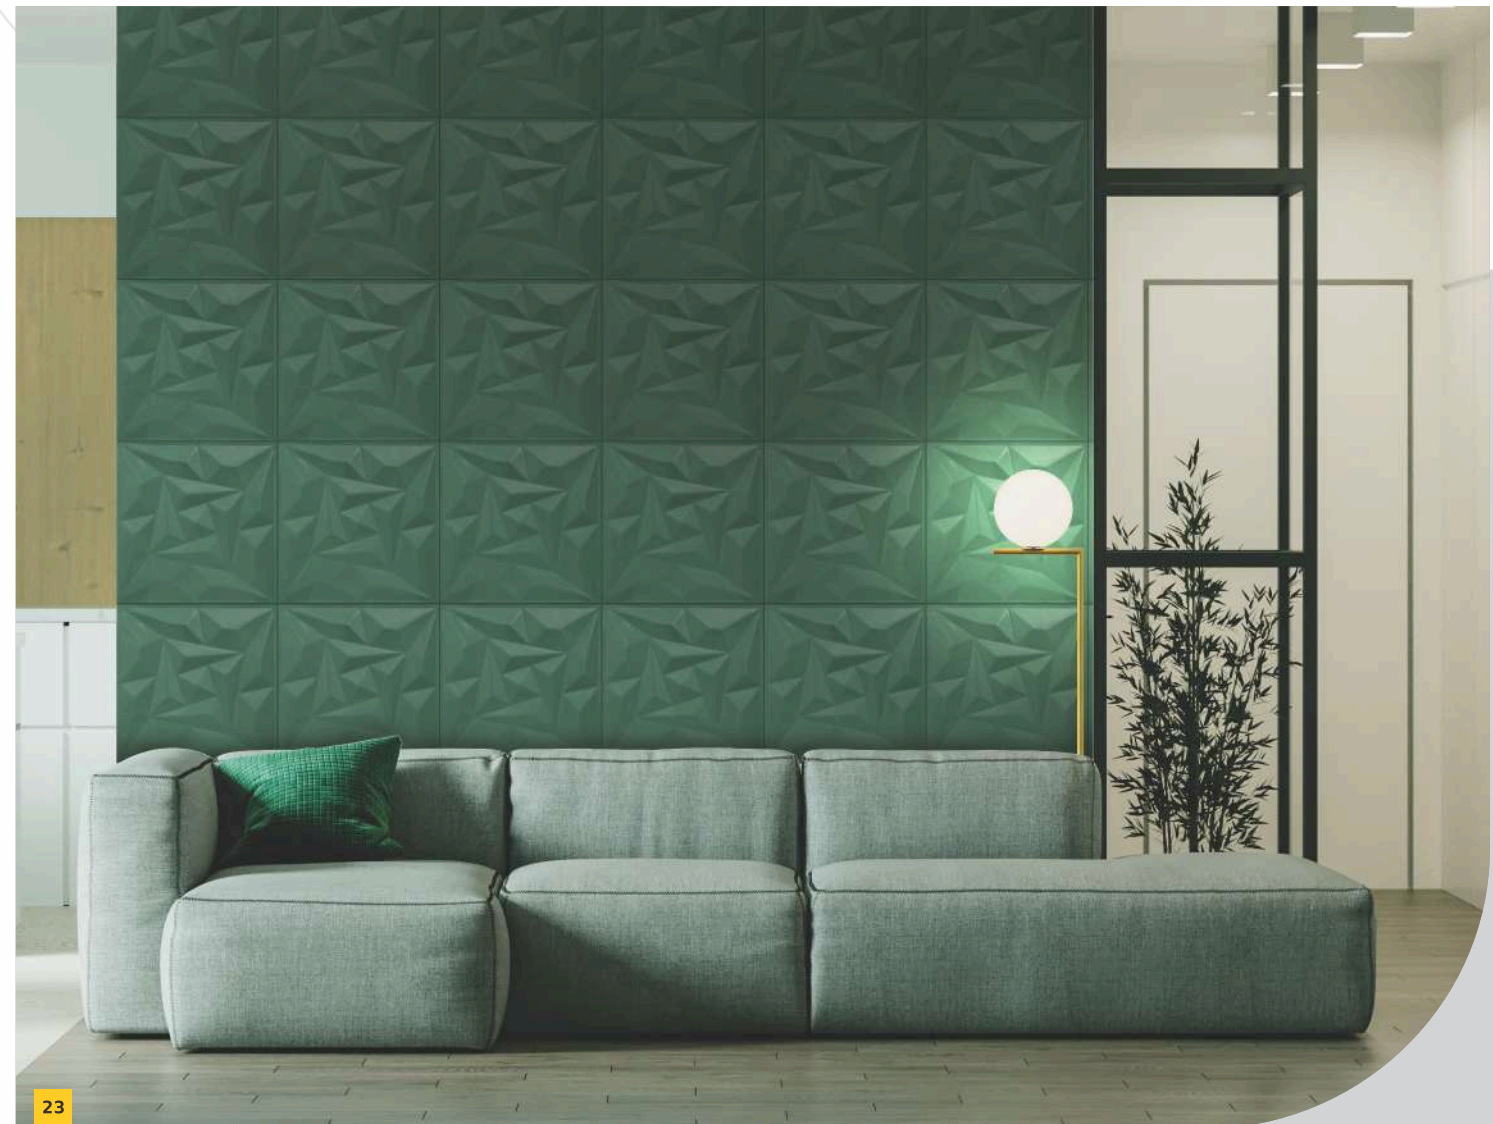

3D PANEL

RP-2021

520x520mm

Scan for
Color View

RP-2020

520x520mm

Scan for
Color View

UPGRADE YOUR BEAUTY SPACE
WITH 3D WALL PANEL MAGIC.