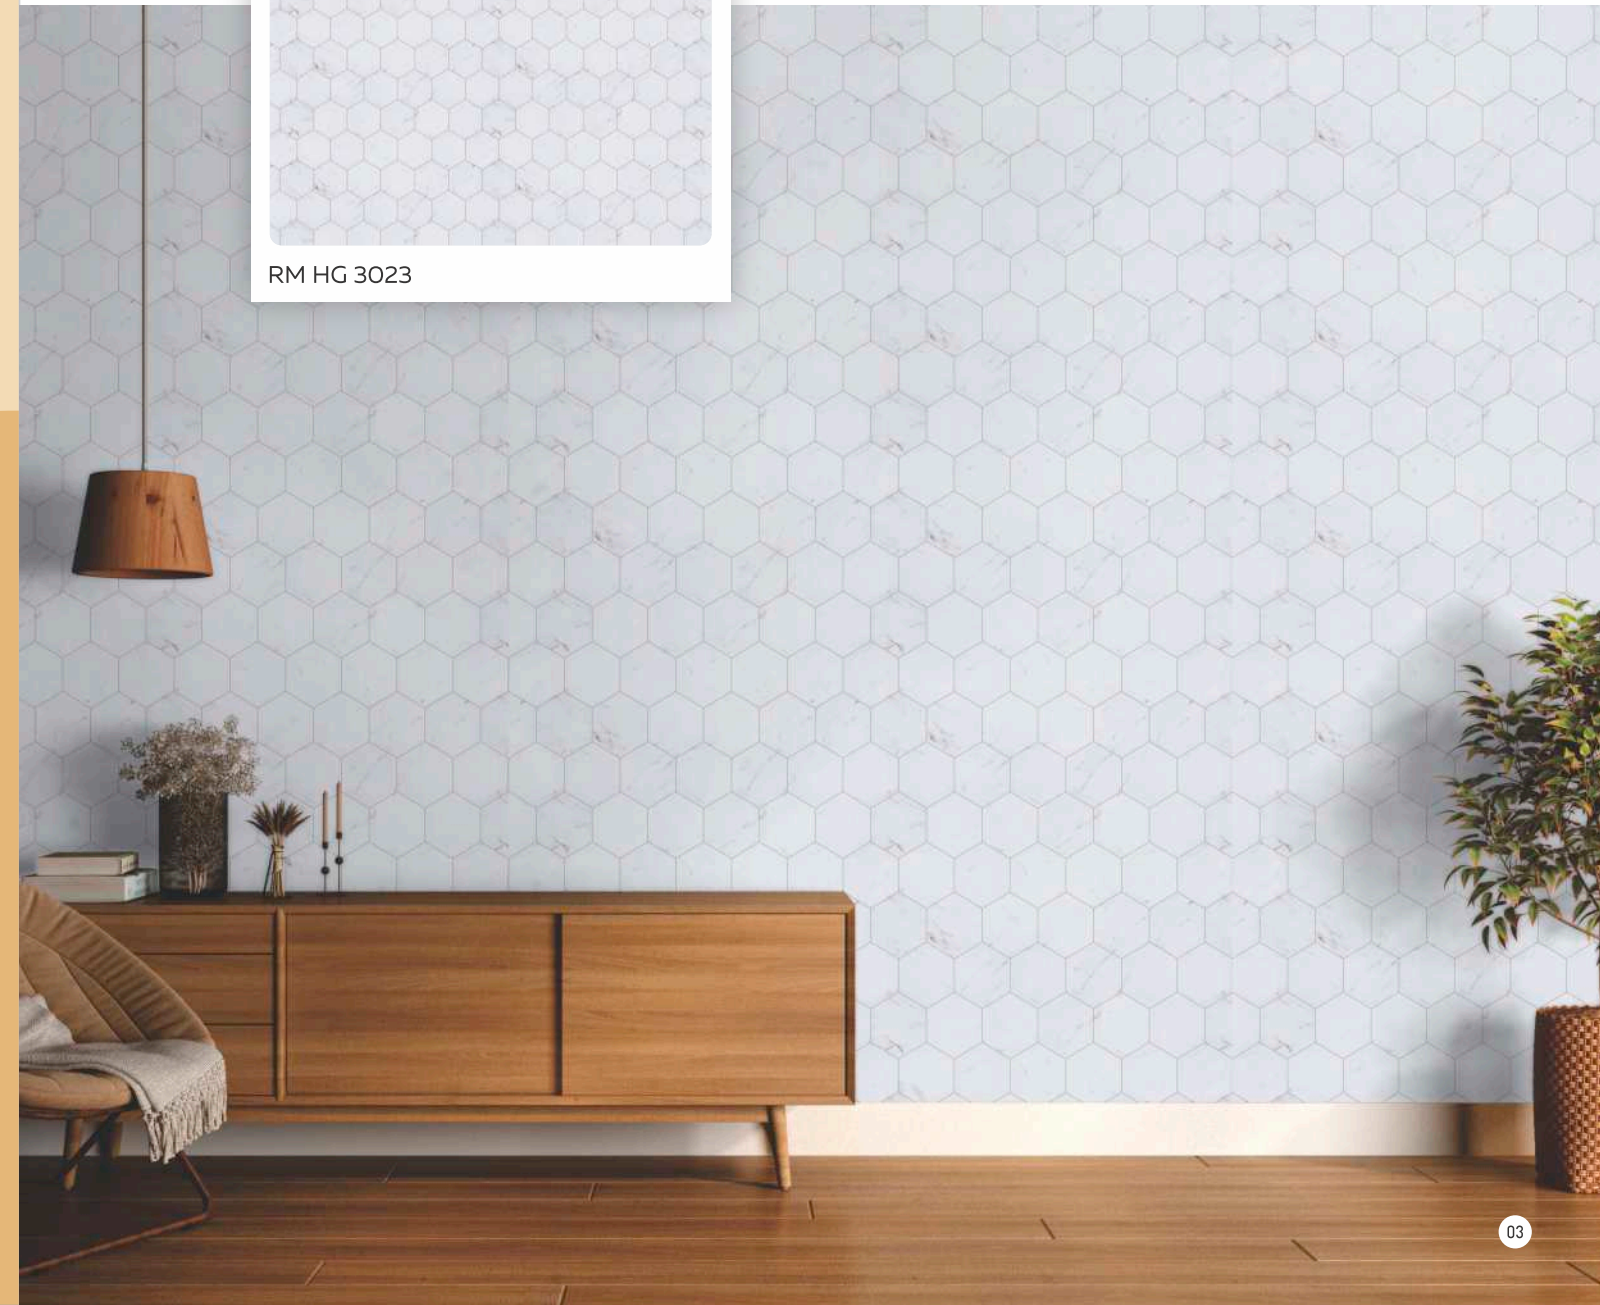

ABOUT COMPANY

15 Years and we are still super-charged!

It took us time, technology and tenacity to create impactful solutions with Flexible UV Sheet and their designs. RAMA Flexible UV Sheet is in the forefront of innovations of Real Plast. Blending incredible designs with Real Plast, Eva Bond and Decor Plast into creative solutions-based applications; our world-class products exude confidence of 15 years.

Our great state-of-art manufacturing unit at Tajpur, Gujarat is incorporated with updated infrastructure, revolutionary imported machinery, highly skilled employees assisted with quality-control and process- driven systems of manufacturing and distribution.

These are mainly seen in our primary focus products like PVC laminates, Flexible UV Sheets and 3D Panel. All our products are recyclable, sustainable and durable.

Bringing all these together, we ensure that our customers expectations are highly matched. Contemporary trends and design applications gives us better leads on the customer perspectives which we have always been able to fulfill sustain-ably.

TECHNICAL SPECIFICATIONS

PRODUCT INFORMATION

Thickness : 2mm
Standard Sizes : 1220mm x 2440mm
Sheet Options : Length: Any (on order)

Fire Retardant

Non Toxic

Eco-Friendly

Water Proof

Anti-Borer

Anti-Termite

Gleaming Layers

REFLECTING ELEGANCE, LAYER BY LAYER ▶▶▶▶

rama®
FLEXIBLE UV SHEET