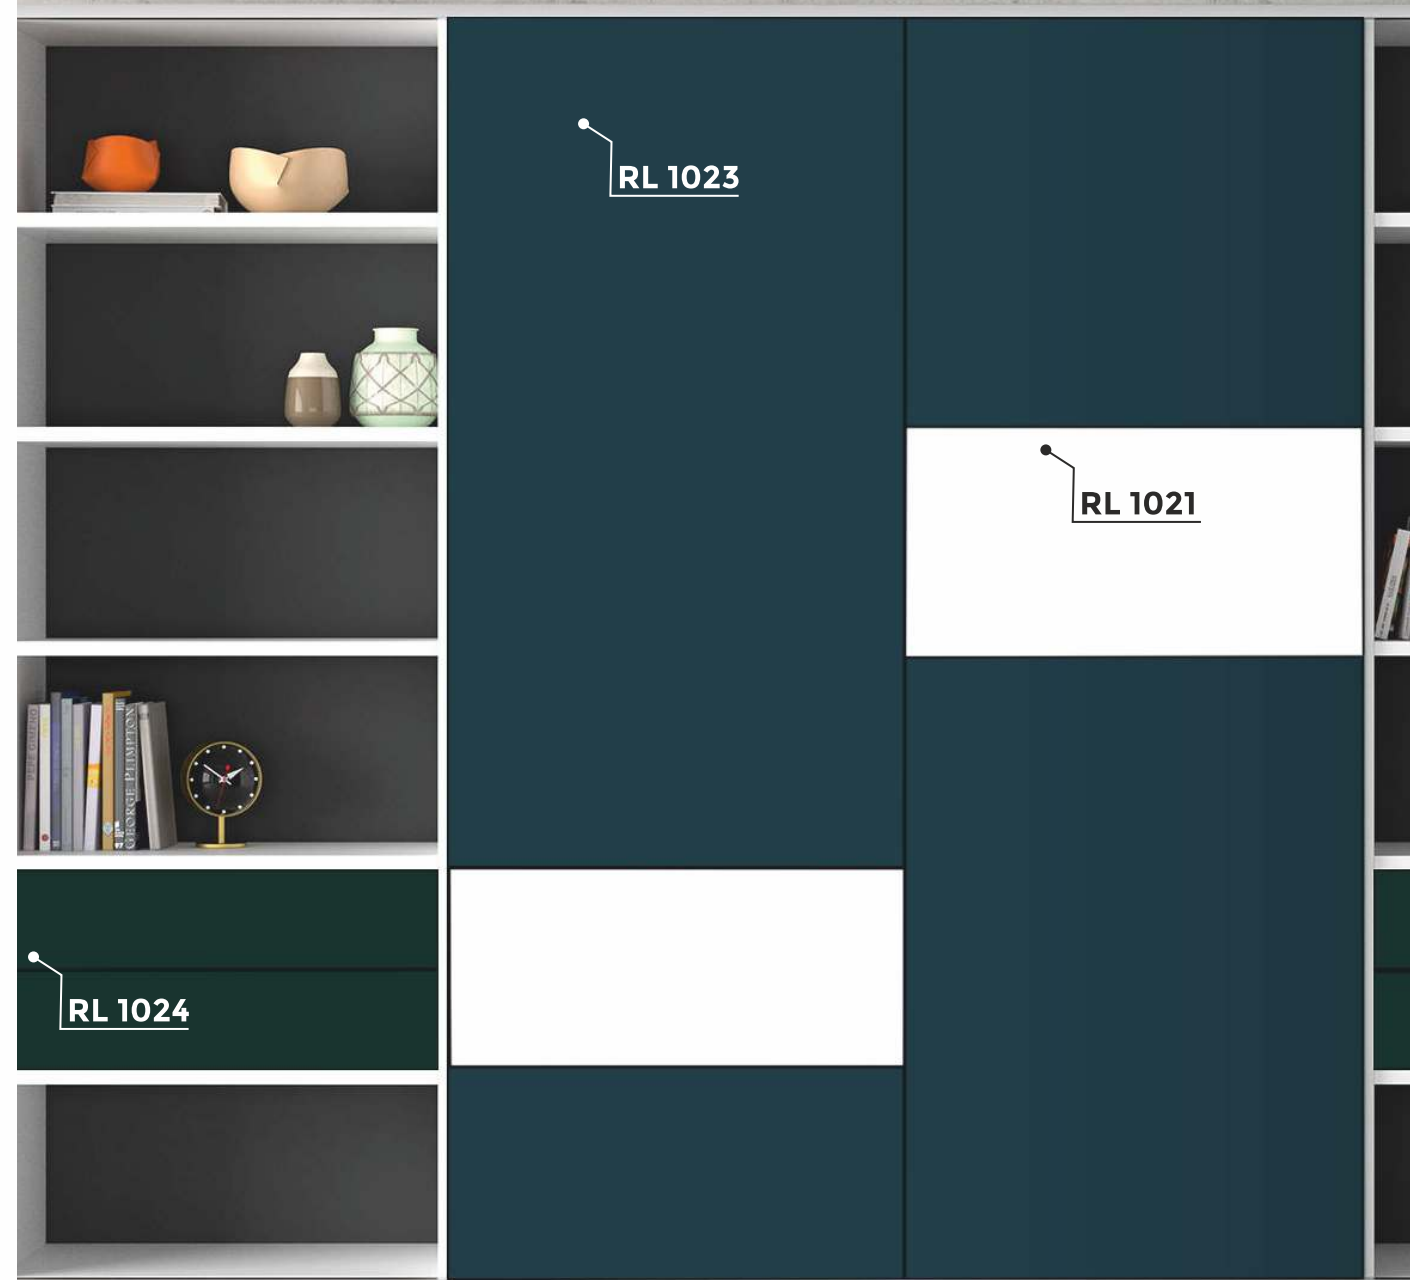

 **RL 1023**
VELVET DENIM BLUE

 **RL 1024**
VELVET GREEN

 **RL 1021**
VELVET WHITE

 **RL 1022**
VELVET COOL GREY

Presenting the icon of graces
that give amazing feel for your
spaces and make them more graceful.

Touch

Anti-fingerprint
Leave no fingerprints.

Anti-bacterial
Leave no bacteria.